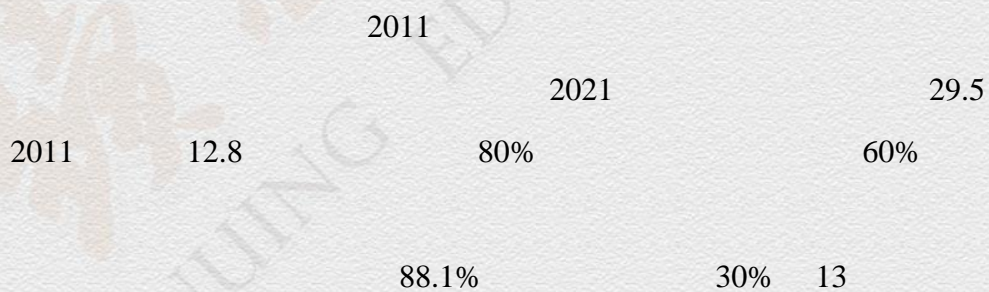

88.1%

30% 13

60%